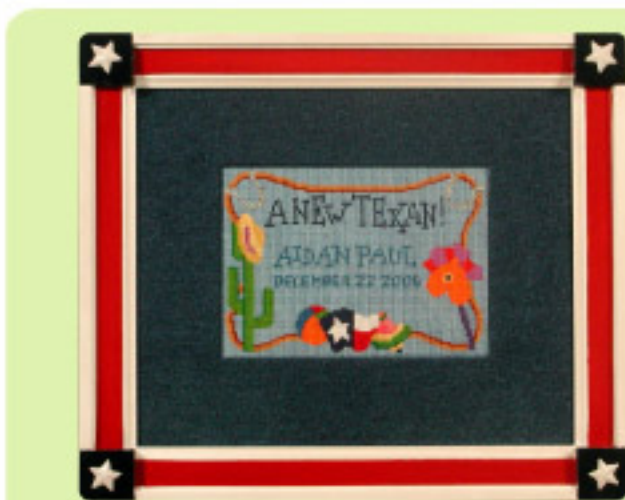

## Frame Your Barbie®

The "Pink Ribbon" Barbie® Doll was released in 2006 as a wonderful tribute to the Susan G. Komen Breast Cancer Foundation. Joining the fight against breast cancer, the doll wears a pink organza gown featuring a Shirred design and tiers of ruffles. An attached pink ribbon proudly states Barbie® Doll's support. A sparkly, tulle stole and long pink gloves complete the ensemble.

Actually Bradley's completed the presentation by framing Barbie® in our brand new, on the edge, glitter moulding. This elaborately stacked frame features a "hot pink" metal accent. The glitter moulding comes in 2 sizes and 3 colors: black, light silver and dark silver. We left Barbie® in her box (who knows what it will be worth) and created an opening in the back so the information about the Breast Cancer Foundation may be viewed and read. The glamorous doll is protected with anti-reflective Museum Glass.

Welcome to a new Texan! Veda Hackell stitched this precious needlepoint announcement for a friend. Since Aiden is a true-blue Texan, he has Texas-Star frame to prove it. The needlepoint was blocked and stretched and matted with denim linen. Our special red/white/blue patriotic star frame completes the story. Thank you, Veda, what a great gift!