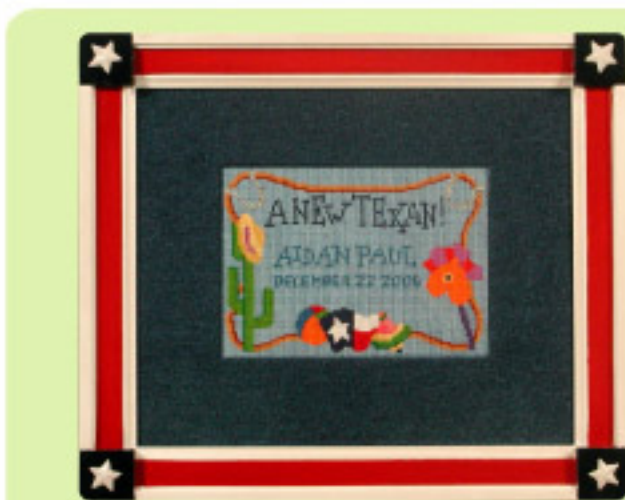

NAME _____

E-MAIL _____

DAYTIME PHONE # _____

Did You Know?

- That Bradley's Art & Frame will once again proudly participate in the WBEA (Women's Business Enterprise Alliance) Expo on May 16 & 17.
- That Bradley's Art & Frame was 37 years old in March?
- That Bradley's has a selection of GOLF prints for Dad?
- That Bradley's is now carrying reproductions of regional maps from Historic Map Works?
- That Megan, the dog, will sing "Happy Birthday" to you for a \$10 donation to the SPCA.
- That we love to frame diplomas.
- **GIFT CERTIFICATES** - \$15 Bradley's Gift Certificates are always available to thank you for our business...just ask!

Houston 1912

Houston 1891

Frame Your Barbie®

The "Pink Ribbon" Barbie® Doll was released in 2006 as a wonderful tribute to the Susan G. Komen Breast Cancer Foundation. Joining the fight against breast cancer, the doll wears a pink organza gown featuring a Shirred design and tiers of ruffles. An attached pink ribbon proudly states Barbie® Doll's support. A sparkly, tulle stole and long pink gloves complete the ensemble.

Actually Bradley's completed the presentation by framing Barbie® in our brand new, on the edge, glitter moulding. This elaborately stacked frame features a "hot pink" metal accent. The glitter moulding comes in 2 sizes and 3 colors: black, light silver and dark silver. We left Barbie® in her box (who knows what it will be worth) and created an opening in the back so the information about the Breast Cancer Foundation may be viewed and read. The glamorous doll is protected with anti-reflective Museum Glass.

Welcome to a new Texan! Veda Hackell stitched this precious needlepoint announcement for a friend. Since Aiden is a true-blue Texan, he has Texas-Star frame to prove it. The needlepoint was blocked and stretched and matted with denim linen. Our special red/white/blue patriotic star frame completes the story. Thank you, Veda, what a great gift!